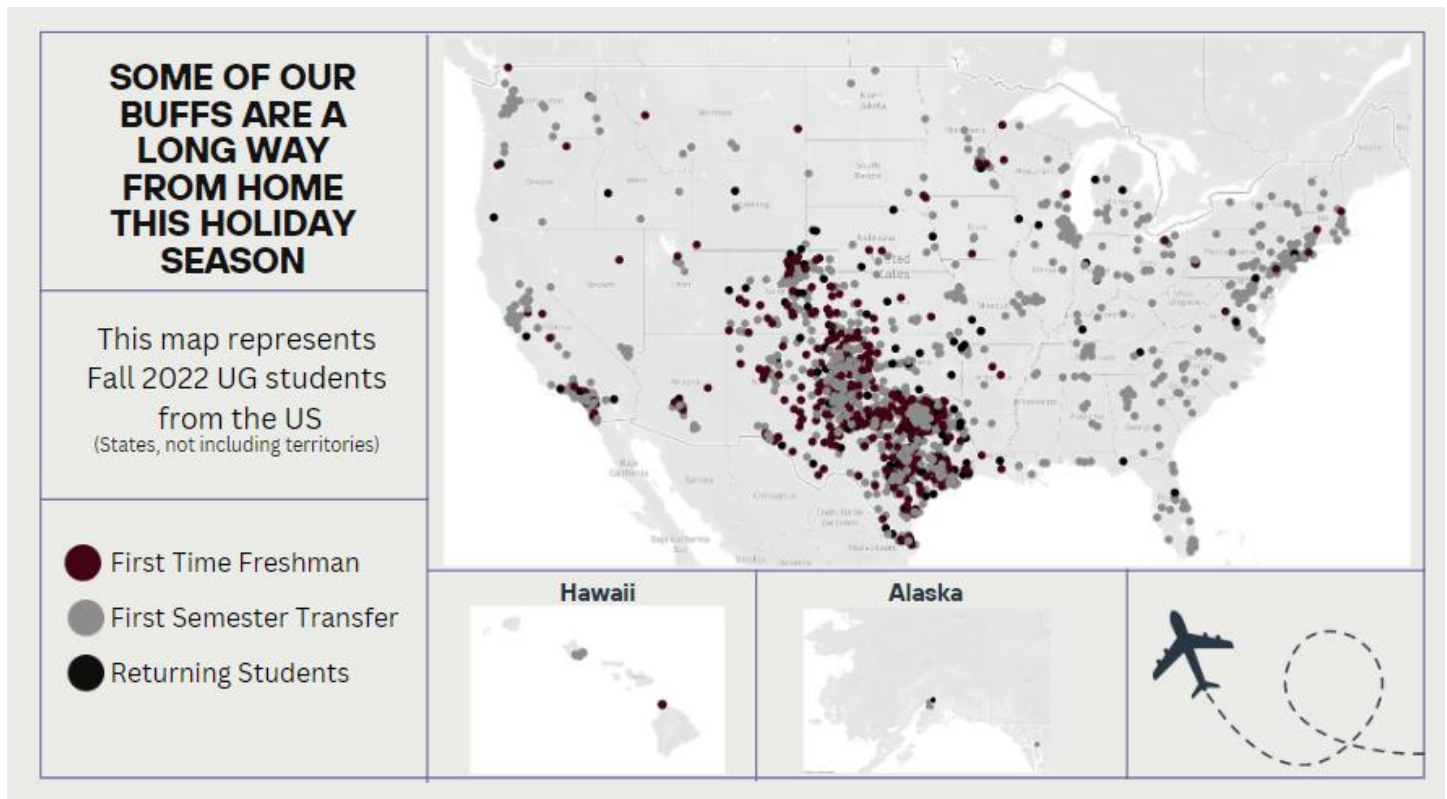

## Data Bite # 7 – Residence of Under Grads

### Residence of Undergraduate Students

While most of WT's undergraduate students come from Texas, there is still over 10% that is not from Texas:

State	# Enrolled	Percent of Whole
Texas	6174	90.5%
Colorado	166	2.4%
New Mexico	152	2.2%
Other	330	4.8%

The heat map created for this data bite was done from student address zip codes pulled from Informer (6822 UG students in all). Not pictured is the international students (80) and those without a zip code listed (60 students). The first time in college students are shown in maroon, while remainder of the undergraduate students are in grey. This is to show how many students are far away from home possibly for the first time, as the holidays approach. This is to help bring awareness that a portion of our students may not be able to travel home for Thanksgiving and might be spending the holidays alone.

The choice to limit the map to just the continental US was to make the map easy and quick to digest. The full visualization is below (Tableau did not recognize 394 of the zip codes entered – this could be due to international status not in the program, or entry error at time of application):